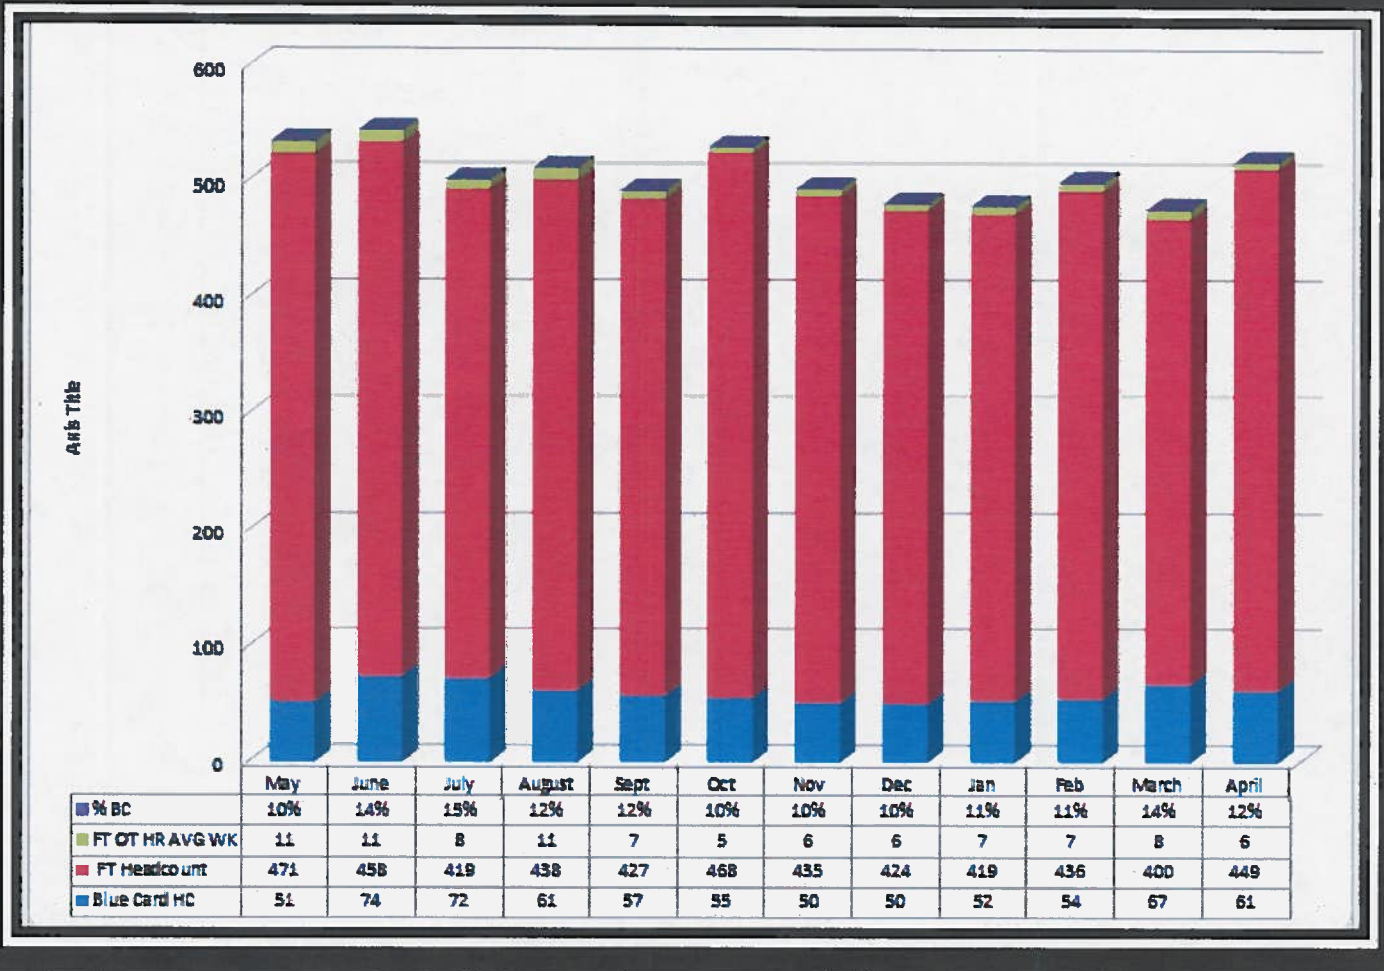

4-26-16
6:02pm

PEPSICO

PepsiCo Americas Beverages

Chicago Blue Card Update

Total Chicago Blue Card status

Total Cards in 15	110
Total hired FT	43
Voluntary Separation	23
Terminated	21
Avg Length of Service	5.5 months